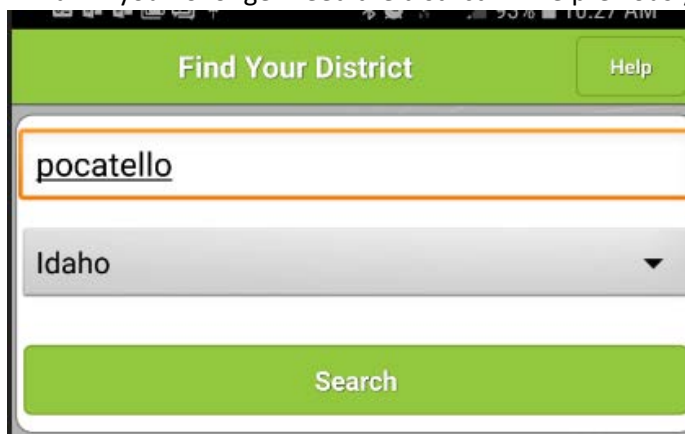

## Infinite Campus App

1. Find the “Infinite Campus Mobile Portal” in your app store, download and launch it.
2. Find Your District by typing in Pocatello>using the pulldown to select Idaho>Search:
  - a. \*you no longer need the district ID like previous years required

3. Select Pocatello/Chubbuck from the search results:

4. Then login.