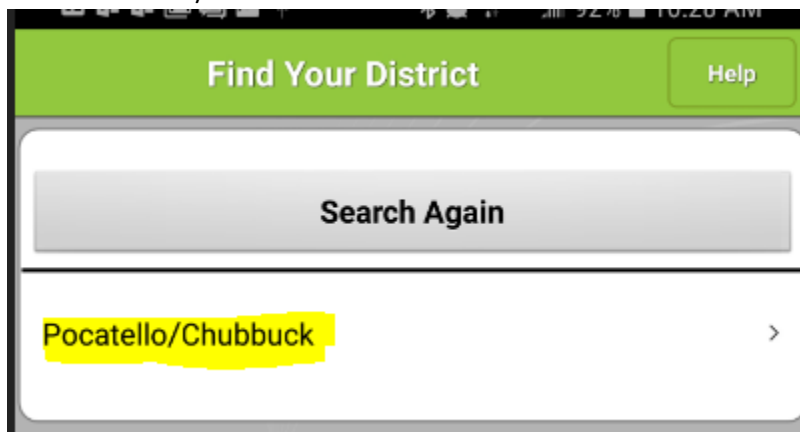

3. Select Pocatello/Chubbuck from the search results: